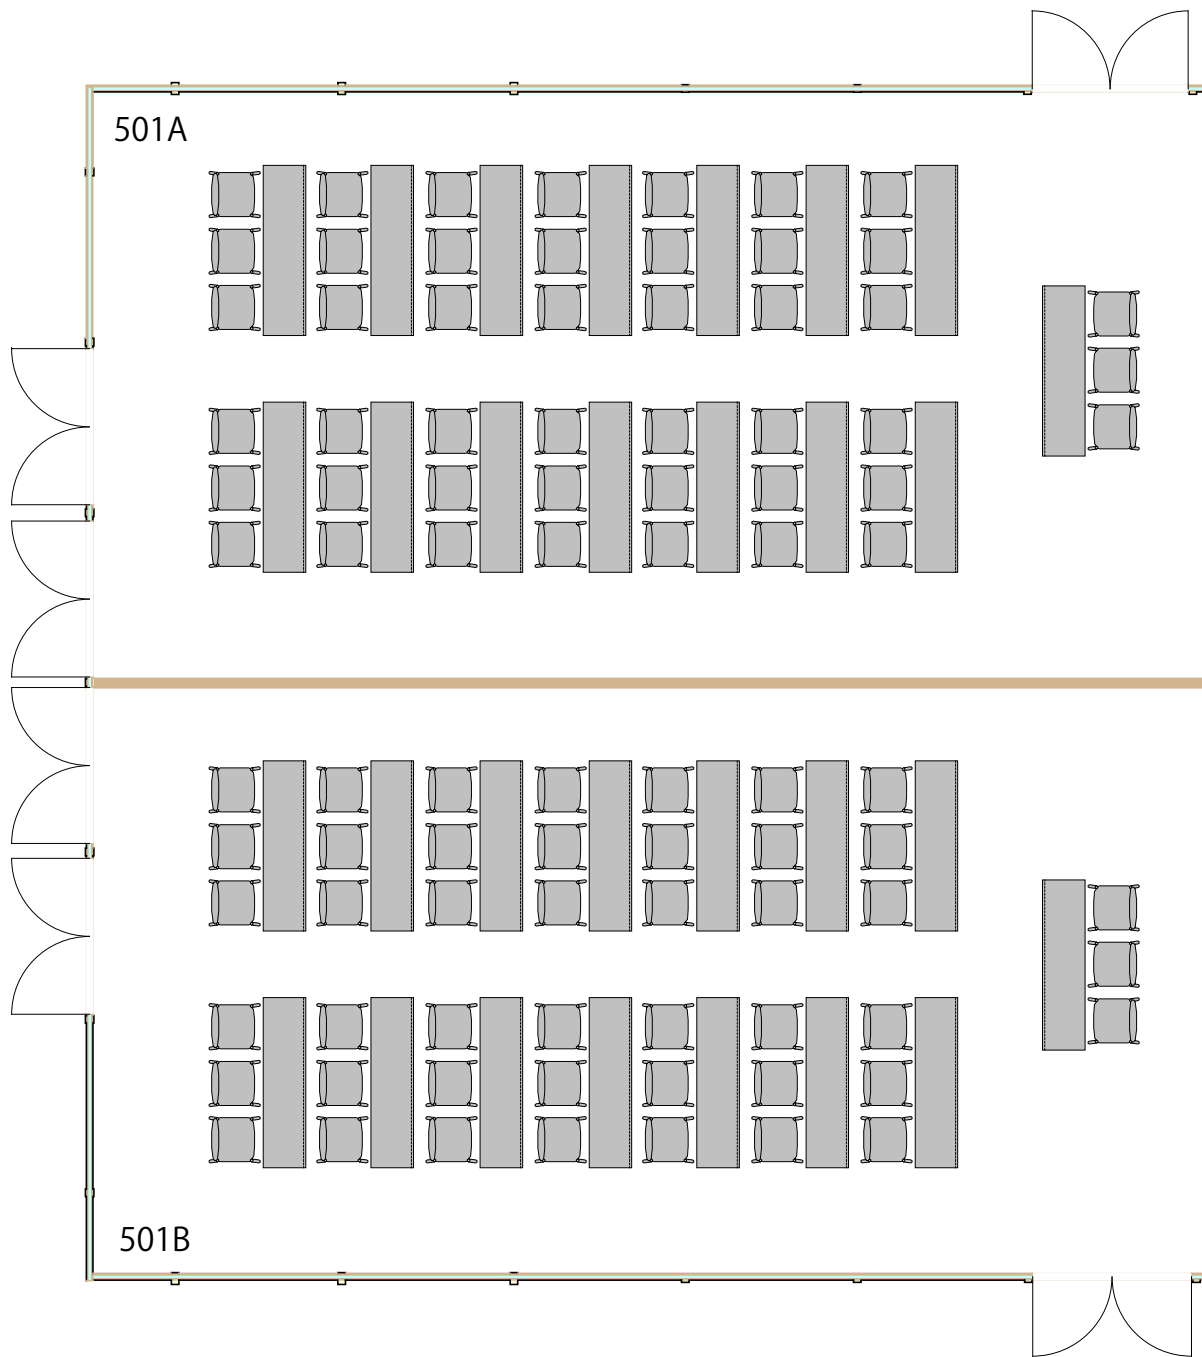

会議室501(分割) 501A:W6.2×D11.7×H5.2(㎡) 501B:W6.2×D11.7×H5.2(㎡) 床面:絨毯

テーブルサイズ:W1,800×D600×H700(ミリ)